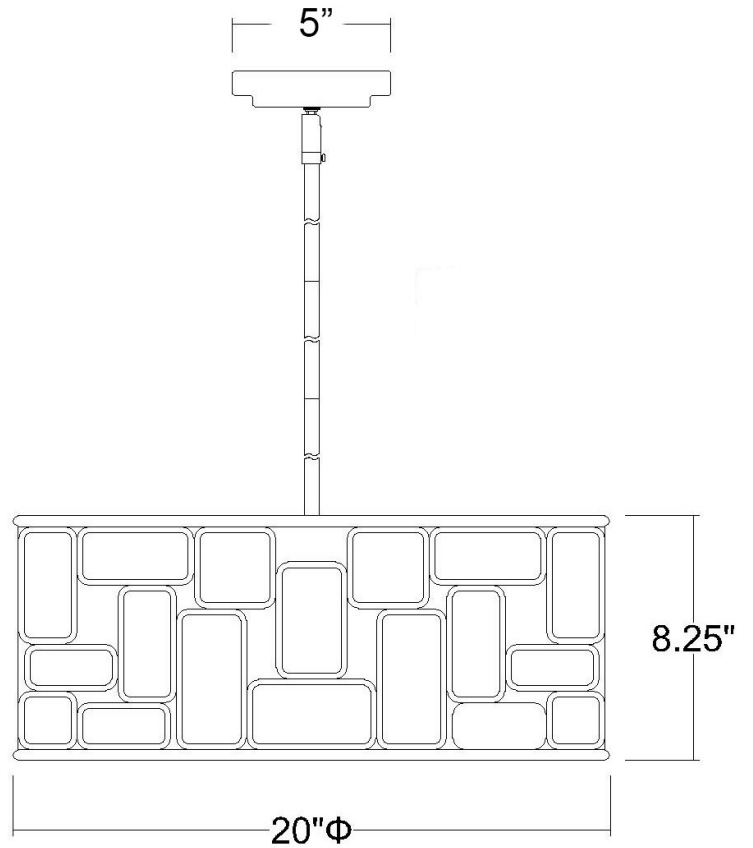

IN21132BK

AMORET 5-LIGHT PENDANT

Description: Amoret 5-Light Pendant

Finish: Matte Black

Dimensions: 20" Dia. x 8-1/4" H

Bulbs: 5-60W Cand.

Installed Weight: 10.25 lbs.

Certification: cUL / dry location

Material: Steel

Shades: NA

Glass: NA

Canopy Dimensions: 5" Dia.

Chain/Wire: 12' Wire

Stems: 3-12", 1-6", 1-3"

Additional Finishes: AS